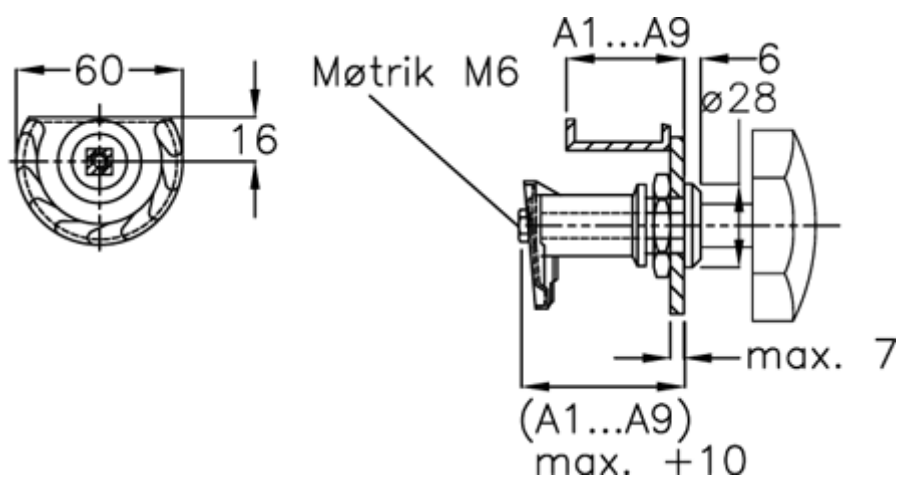

# Data Sheet

Article number: 20918044

Description: E+G Door lock  
GN 119-SG-A4

## Measures

Door + frame thickness = 32-40

Measure type = A4